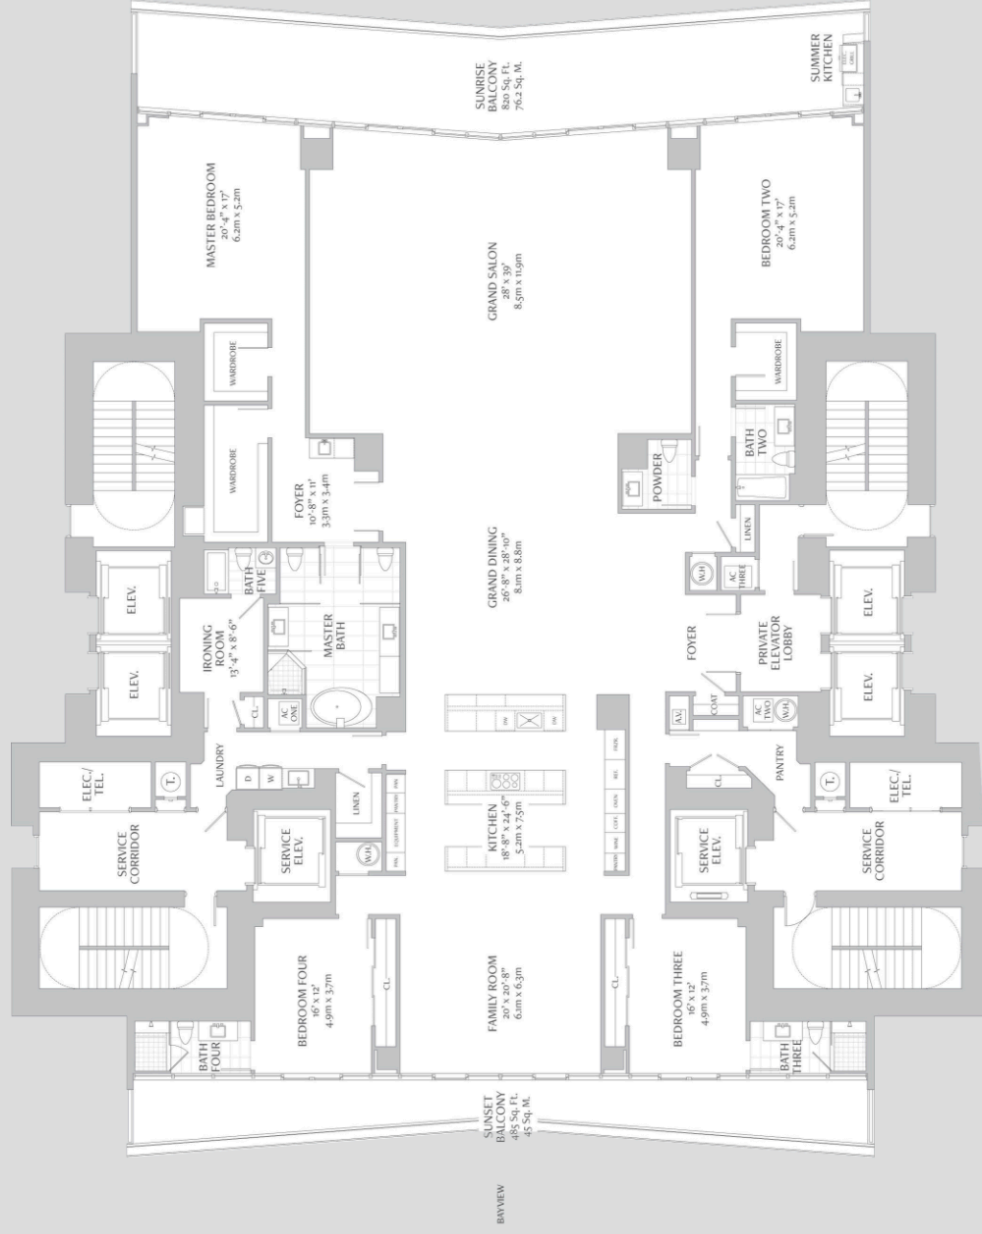

RESIDENCE C

4 BEDROOMS / 5.5 BATH / FAMILY ROOM & IRONING ROOM

INDOOR LIVING AREA	6,225 sq ft	578.3 sq m
OUTDOOR LIVING AREA	1,305 sq ft	121.2 sq m
TOTAL LIVING AREA	7,530 sq ft	699.5 sq m
PAINT-TO-PAINT AREA	5,717 sq ft	531.1 sq m

+ LARGE VIEW | PRINT | DOWNLOAD

ATLANTIC OCEAN