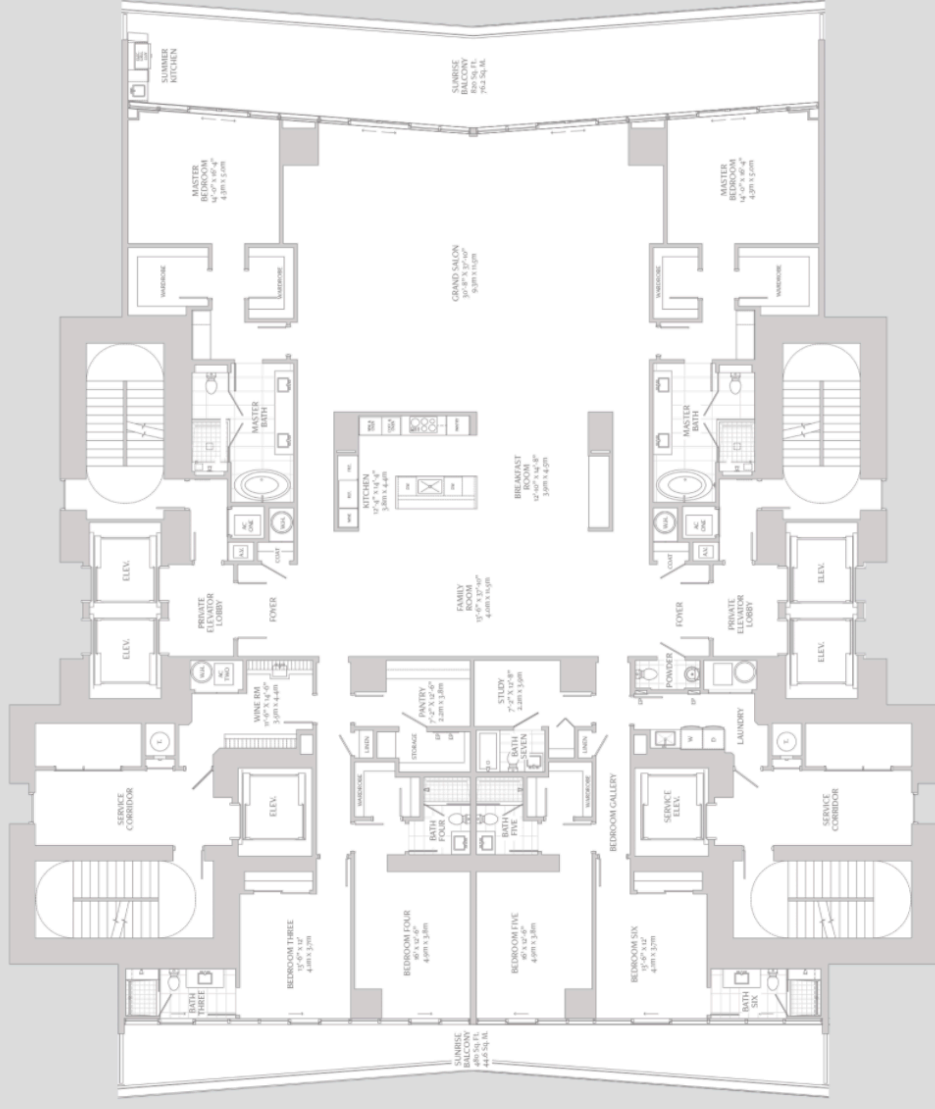

RESIDENCE A+A

WINE & PANTRY

6 BEDROOMS / 8 BATHS / 2 POWDER ROOMS / FAMILY ROOM / BREAKFAST ROOM & STUDY

INDOOR LIVING AREA	6,220 sq ft	577.9 sq m
OUTDOOR LIVING AREA	1,305 sq ft	12,1 sq m
TOTAL LIVING AREA	7,520 sq ft	698.6 sq m
PAINT-TO-PAINT AREA	5,595 sq ft	519.8 sq m

+ LARGE VIEW | PRINT

ATLANTIC OCEAN

BAYVIEW